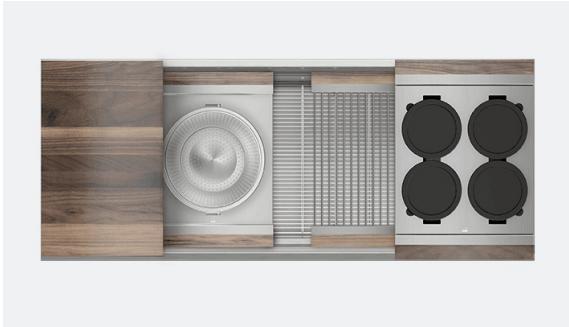

SIVARAJAN RES: 11.20.22

S2109402

PRODUCT SELECTION PORTFOLIO

STUDIO41
HOME DESIGN SHOWROOM

ROBIN CIOLINO
480-999-1575 • RCIOLINO@SHOPSTUDIO41.COM • SCOTTSDALE, AZ

SmartStation Sink

Julien [005462](#)

- Bowl Dimensions: 48" × 17 3/8" × 10"
- Overall Dimensions: 49 1/2" × 20 3/8" × 10"

Industrial Extended PLP Pull-Down Faucet with Lever Sprayer

Waterstone [9700PN](#)

- Spout has extended 11-1/8" reach for larger sinks and can swivel 360 degrees
- Spray swivel design is fully insulated against heat
- 1.75 gpm maximum flow rate with aerated tip
- Image may not reflect selected finish