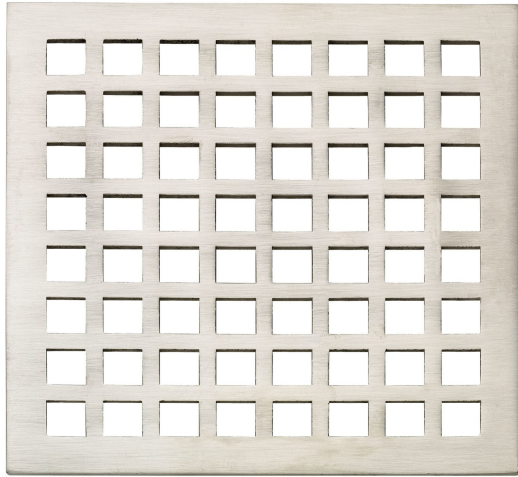

Mission Style Drain Trim Grid Only

California Faucets [9172ASN](#)

- 5-1/4" x 5-1/4" forged brass trim grid
- Use with 9177 or 9178 series drain roughs

STUDIO41
HOME DESIGN SHOWROOM