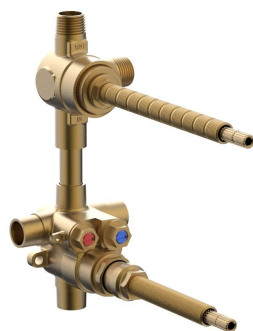

PHYLRICH

5" Contemporary Multifunction Shower Head

Phylrich [K837014](#)

- With round escutcheon
- Four Functions: aerated, blade, massage and rain
- Comes with 8" Arm and Escutcheon
- 1.8 gpm @ max

PHYLRICH

12" Round Shower Head

Phylrich [3338014](#)

- Flow Restriction: 1.8 GPM

PHYLRICH

10" Straight Shower Arm

Phylrich [12156014](#)

- 1/2" NPT

Contemporary Round Flange

Phylrich [3700014](#)

- ADA Compliance: No
- Primary Material: Brass

1/2" Thermostatic Valve with 2 Way SHARED Diverter

Phylrich [1134](#)

- 6.5 gpm @ 45 psi
- 2 Way SHARED Diverter
- Integral Stops and Filters
- Temperature Limit Stops