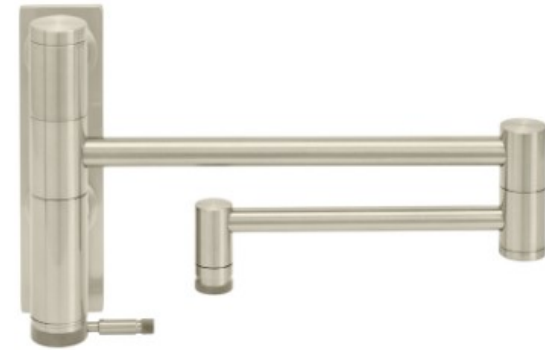

Industrial Wall Mounted Potfiller

Waterstone [3250PN](#)

- Mounts on wall above stove to fill up cooking pots directly on the burners
- Cold water hook up
- Diamond knurled accents
- Perfect for industrial kitchen designs
- Stub-out connection 1/2" NPT
- Articulated spout reach swings 22"
- Built-in check valve prevents dripping ...

Please click on image to see complete product information.