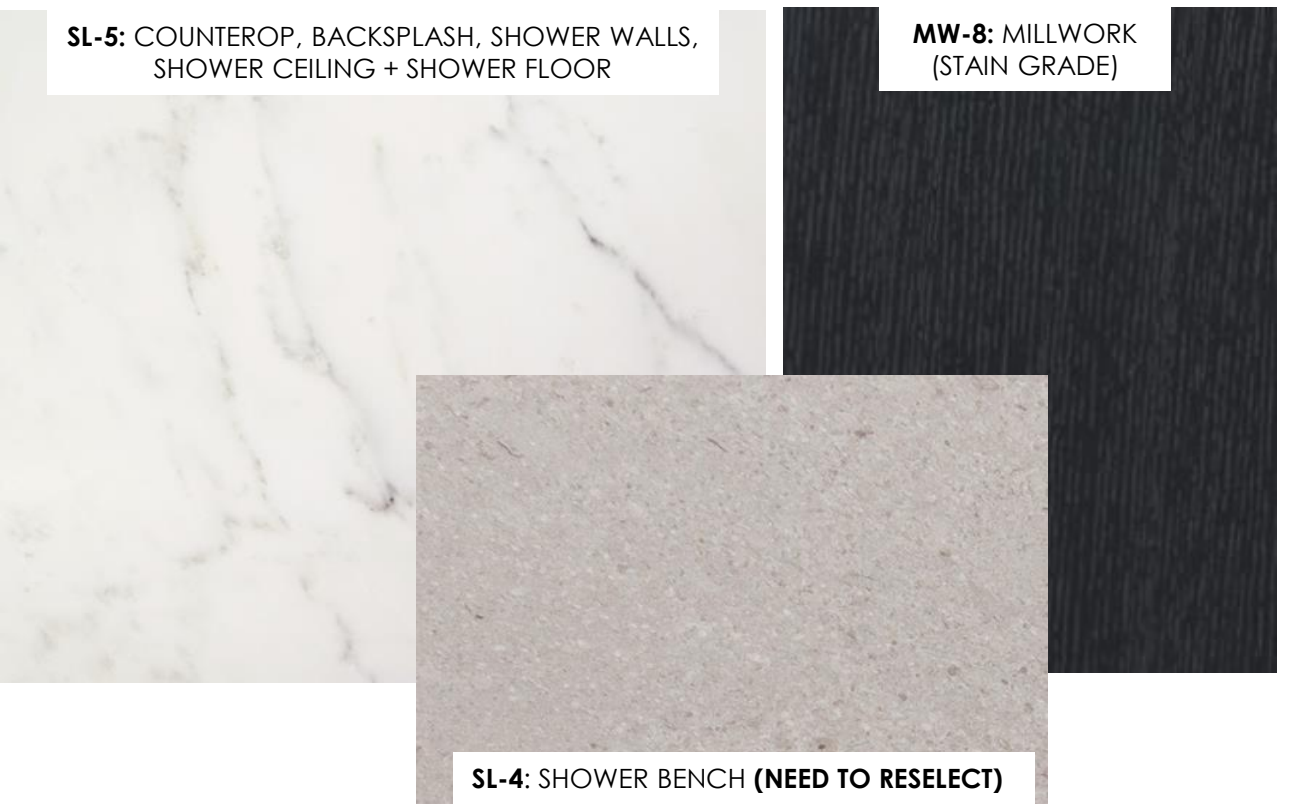

MW-7A: MILLWORK (STAIN GRADE)

PRIMARY BEDROOM – COFFEE BAR + WARDROBE

CONCEPT: MILLWORK STYLE

SL-5: COUNTEROP, BACKSPLASH, SHOWER WALLS, SHOWER CEILING + SHOWER FLOOR

MW-8: MILLWORK (STAIN GRADE)

SL-4: SHOWER BENCH (NEED TO RESELECT)