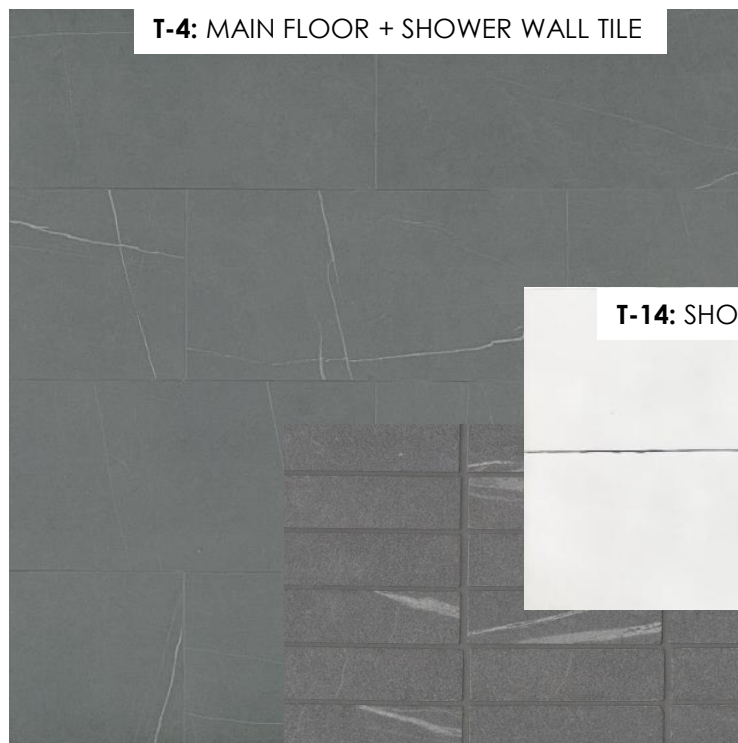

SL-7: SLAB COUNTERTOP, BACKSPLASH

PLUMBING FINISH: SATIN NICKEL

GUEST BATH #1

INSTALLATION IMAGE: SHOWER WALL TILE (T-3)

INSTALLATION IMAGE: MAIN FLOOR + SHOWER WALL TILE (T-4)

PLUMBING FINISH: SATIN NICKEL

CONCEPT: MILLWORK STYLE (MW-19)

CONCEPT: SHOWER WALL TILE LAYOUT

T-4: MAIN FLOOR + SHOWER WALL TILE

T-14: SHOWER WALL TILE

T-4A: SHOWER FLOOR TILE

MW-19: MILLWORK (STAIN GRADE)

SL-9: SLAB COUNTERTOP, BACKSPLASH